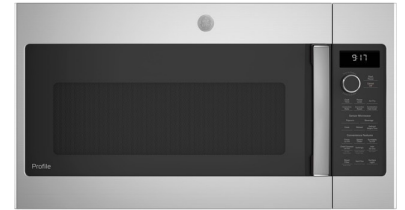

REFRIGERATOR

GE PROFILE
REFRIGERATOR
BOTTOM FREEZER -
STAINLESS STEEL

STOVE TOP - OVEN

GE PROFILE™ 30"
SMART SLIDE-IN
ELECTRIC CONVEC-
TION FINGERPRINT
RESISTANT RANGE

STACK WASHER & DRYER

GENERAL ELECTRIC -
DIAMOND GRAY

WASHING MACHINE

GE® ENERGY STAR®
5.0 - CARBON
GRAPHITE

DRYER

GE Smart Electric -
CARBON GRAPHITE

MICROWAVE CONVECTION OVEN

GE PROFILE
Stainless Steel

DISHWASHER

GE PROFILE -
STAINLESS STEEL

KITCHEN SINK

STERLING, SINGLE
BASIN - STAINLESS
STEEL SATIN

KITCHEN FAUCET

KOHLER -
RETRACTABLE

SHOWER HEAD

KOHLER RAIN WITH
HANDSHOWER

LIGHTED MIRROR

NAALA -
LED LIGHTED
MIRROR